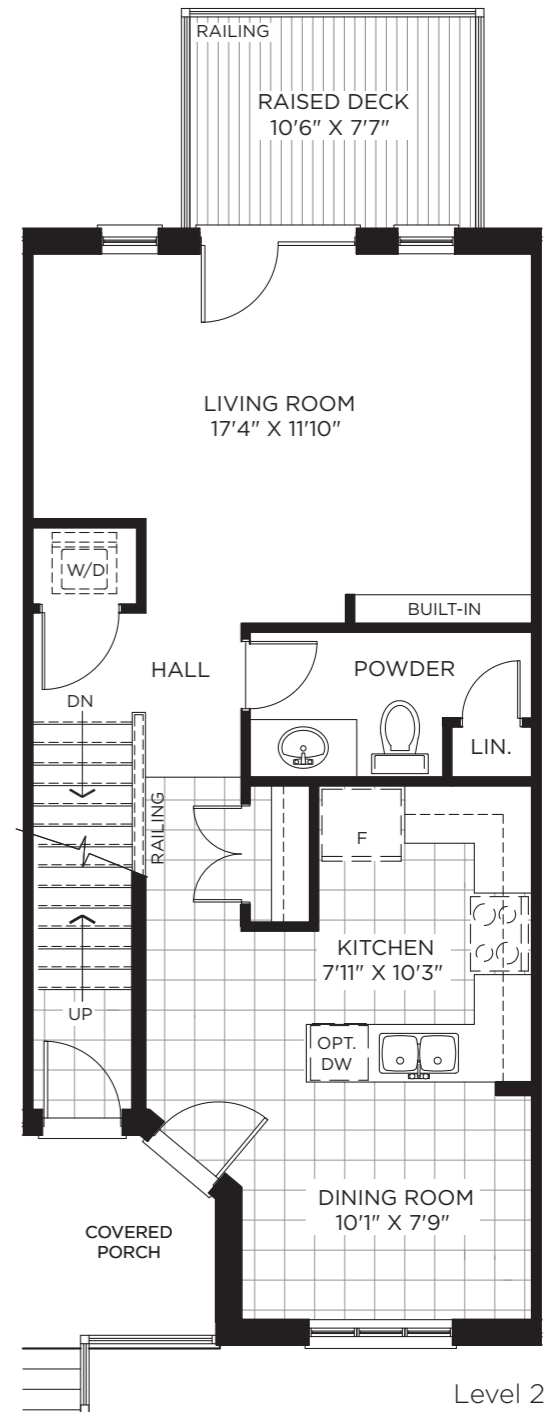

LIVE BY THE LAKE CONDOS

BALSAM

Block A - 1304 sq.ft.

Block B - 1301 sq.ft.

Interior Lower Level

Level 2