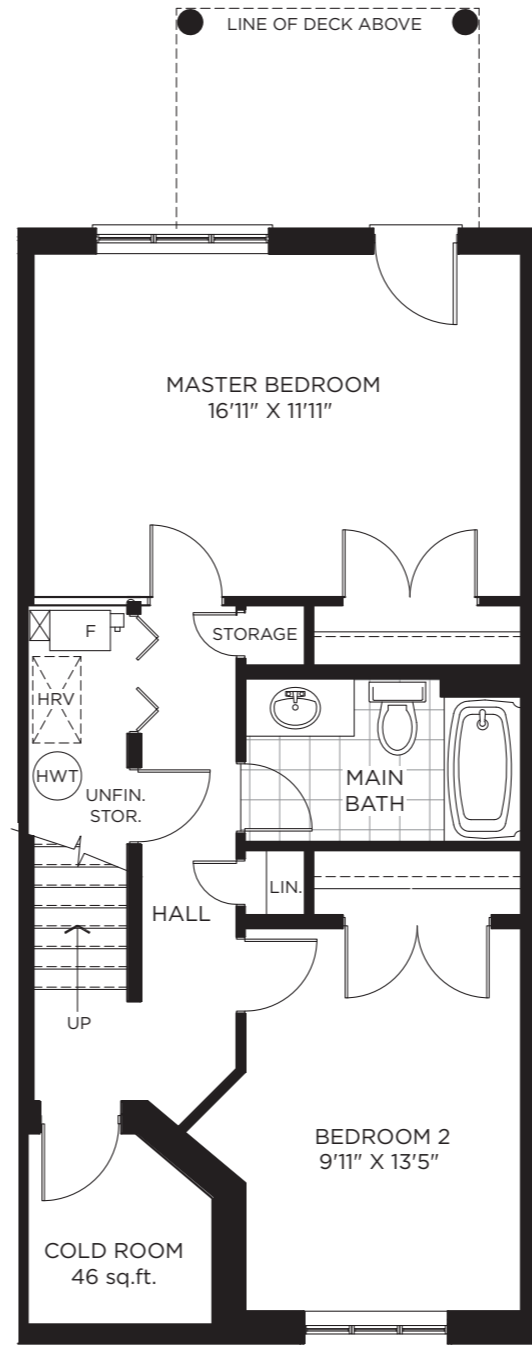

LIVE BY THE LAKE CONDOS

BALSAM

Block A - 1304 sq.ft.

Block B - 1301 sq.ft.

Interior Lower Level

Level 1