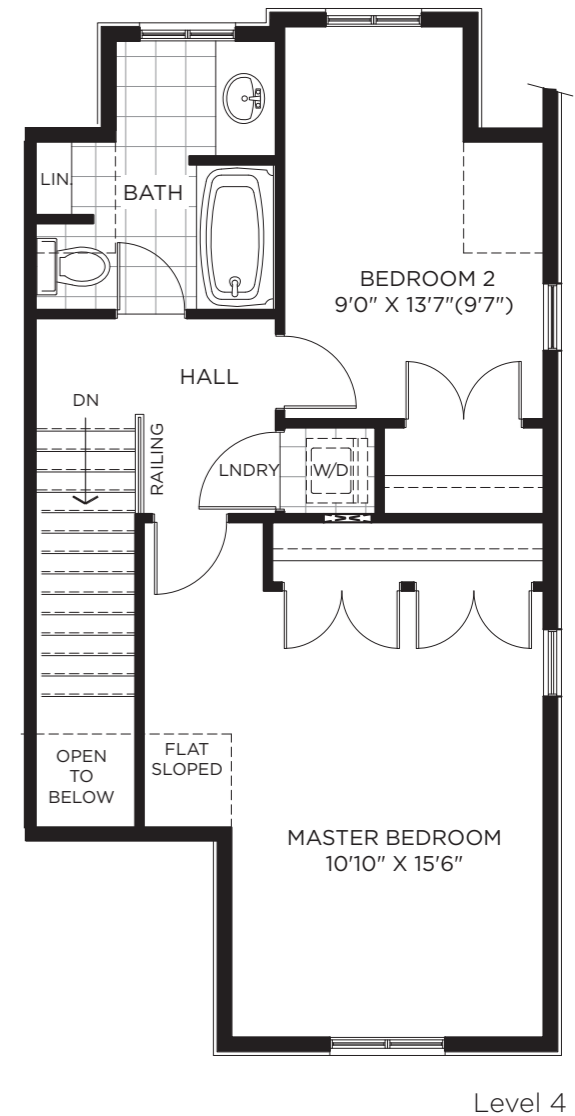

# LIVE BY THE LAKE CONDOS

## BIRCH 1262 sq.ft.

Exterior Upper Level

Entrance to  
Level 3

Level 4