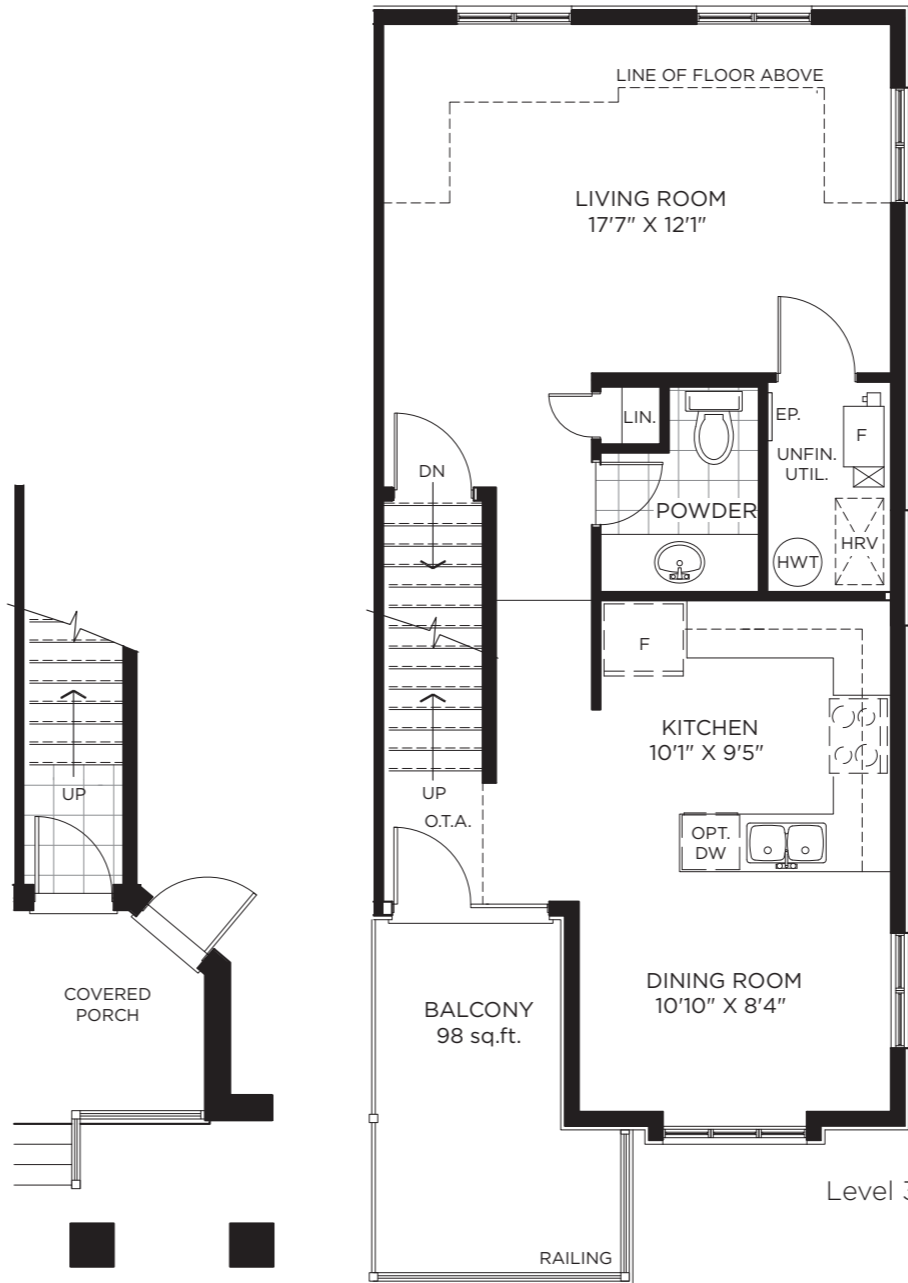

# LIVE BY THE LAKE CONDOS

## BIRCH 1262 sq.ft.

Exterior Upper Level

Entrance to  
Level 3

Level 4