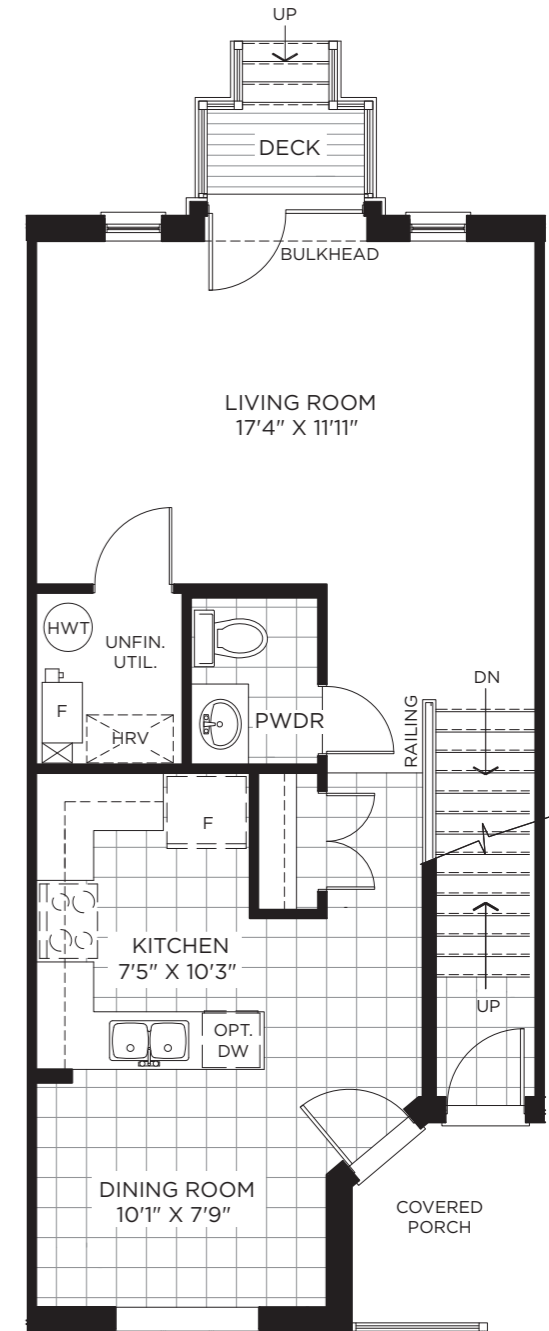

LIVE BY THE LAKE CONDOS

COTTONWOOD

1307 sq.ft.

Interior Lower Level

Level 2