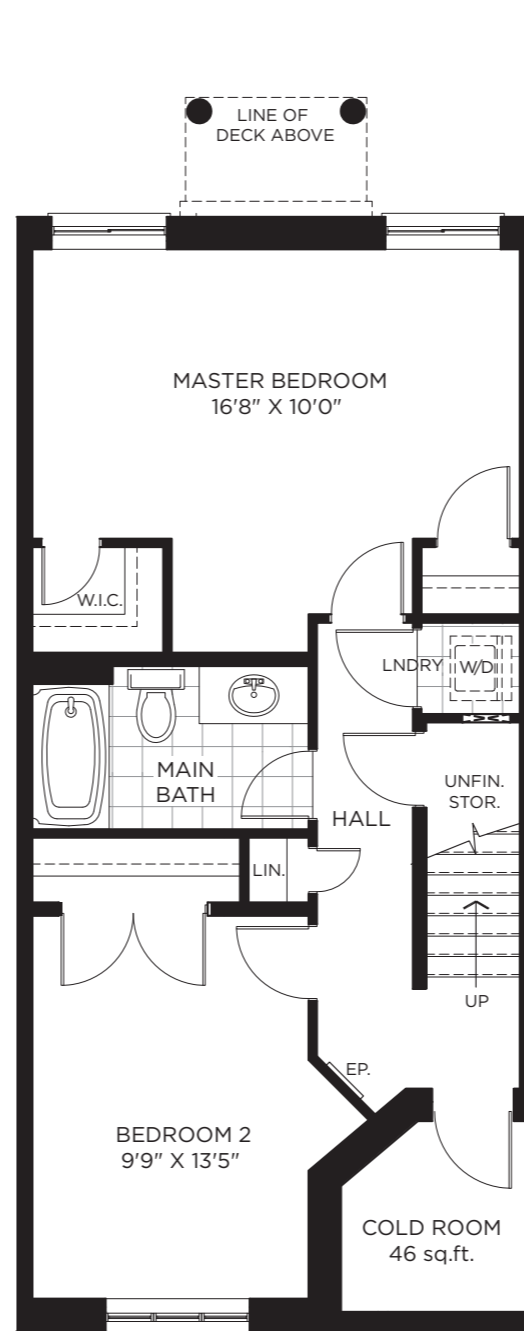

LIVE BY THE LAKE CONDOS

COTTONWOOD

1307 sq.ft.

Interior Lower Level

Level 1