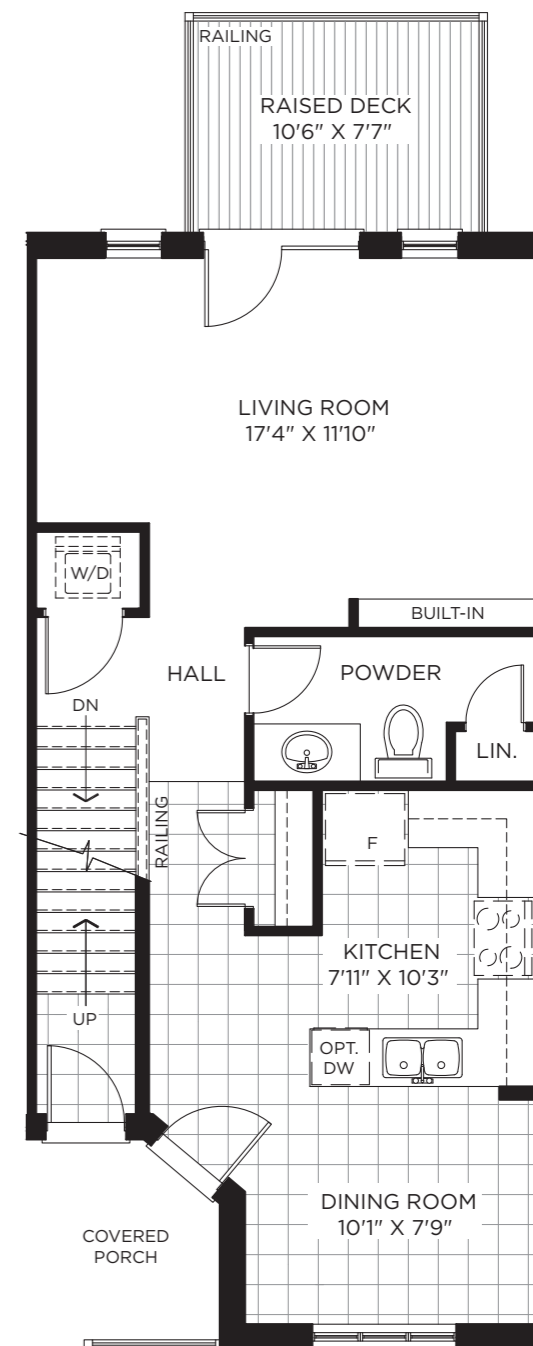

LIVE BY THE LAKE CONDOS

ELM

Block A - 1304 sq.ft.

Block B - 1301 sq.ft.

Interior Lower Level

Level 2