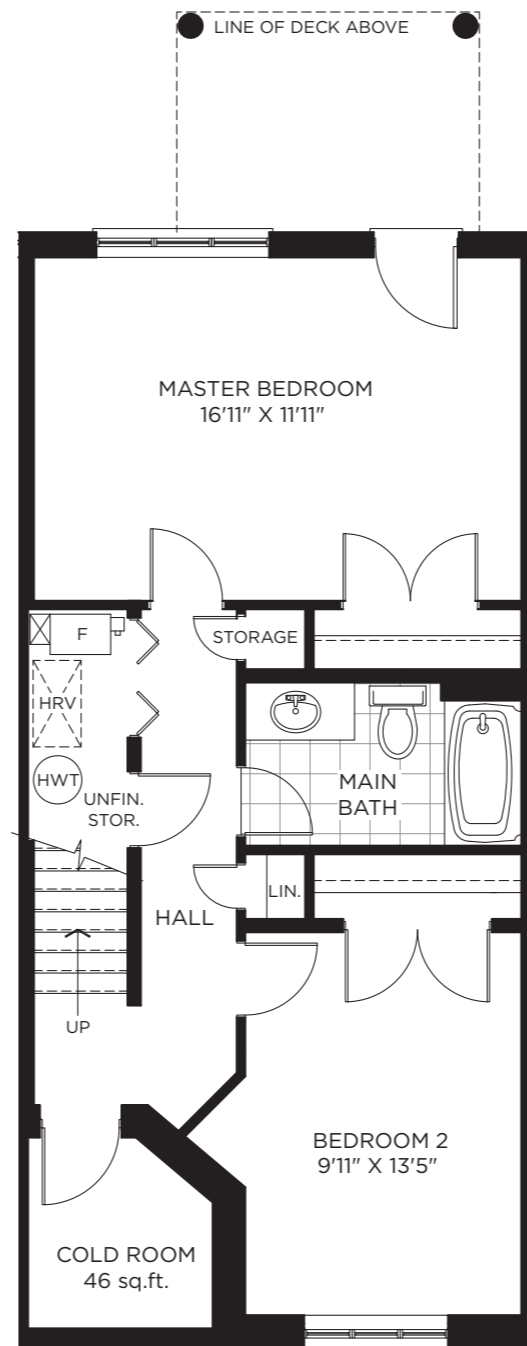

LIVE BY THE LAKE CONDOS

ELM

Block A - 1304 sq.ft.

Block B - 1301 sq.ft.

Interior Lower Level

Level 1