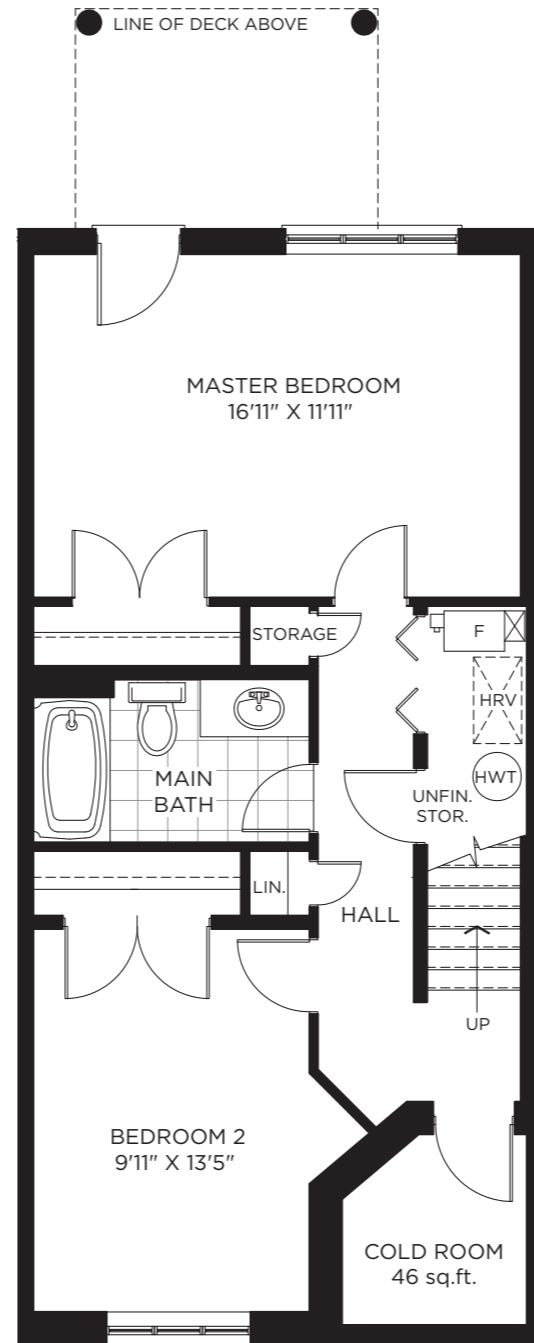

LIVE BY THE LAKE CONDOS

RED OAK

Block A - 1307 sq.ft.

Block B - 1303 sq.ft.

Interior Lower Level

Level 1