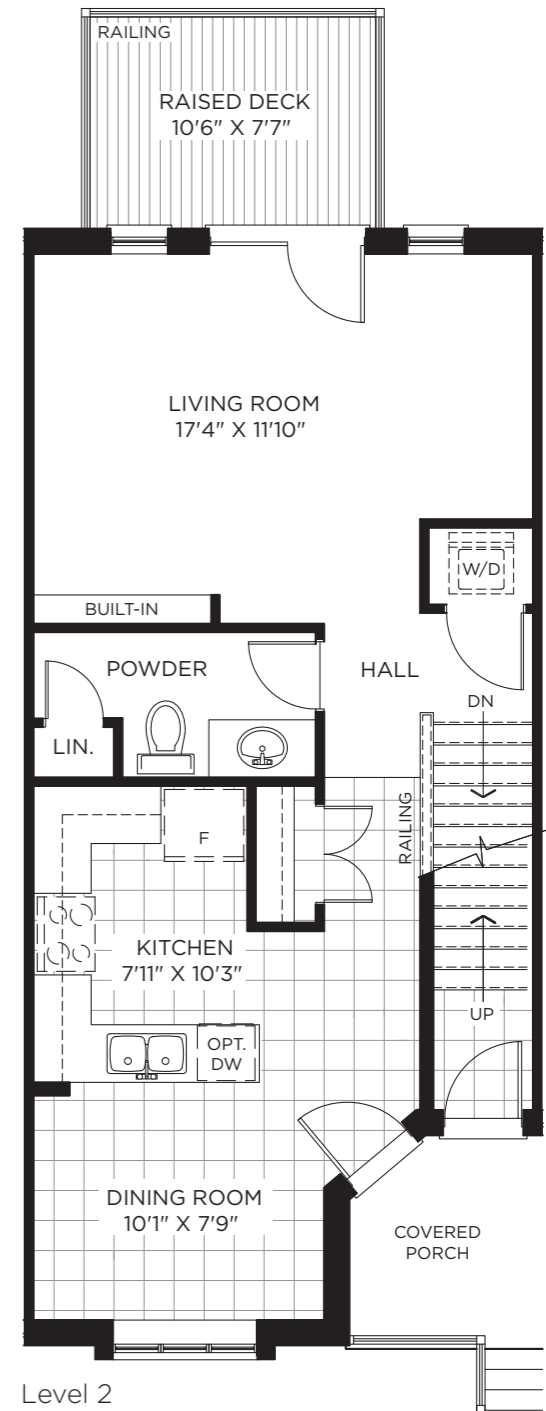

LIVE BY THE LAKE CONDOS

RED OAK

Block A - 1307 sq.ft.

Block B - 1303 sq.ft.

Interior Lower Level

Level 2