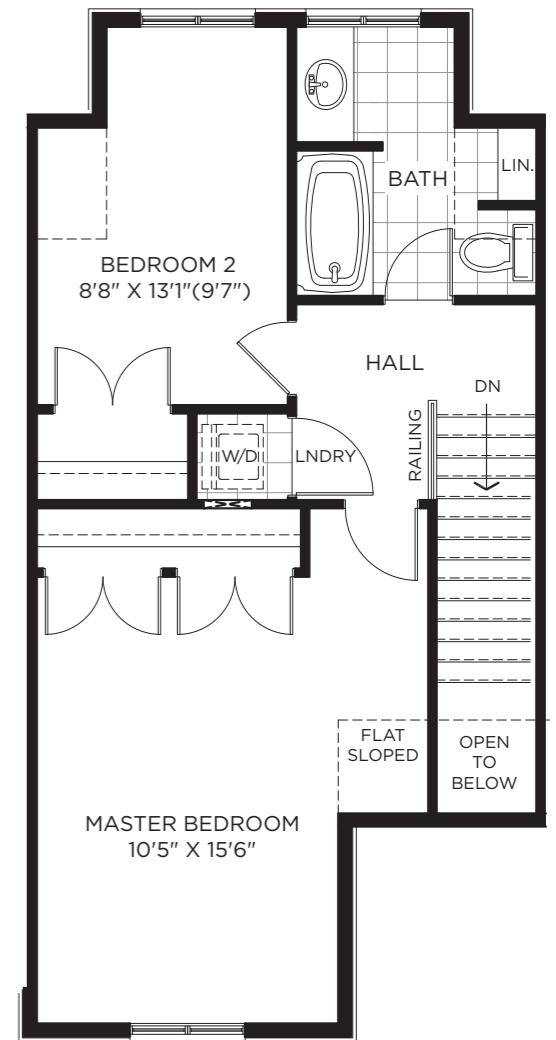

# LIVE BY THE LAKE CONDOS

## BASSWOOD

1229 sq.ft.

Interior Upper Level

Entrance to  
Level 3

Level 4