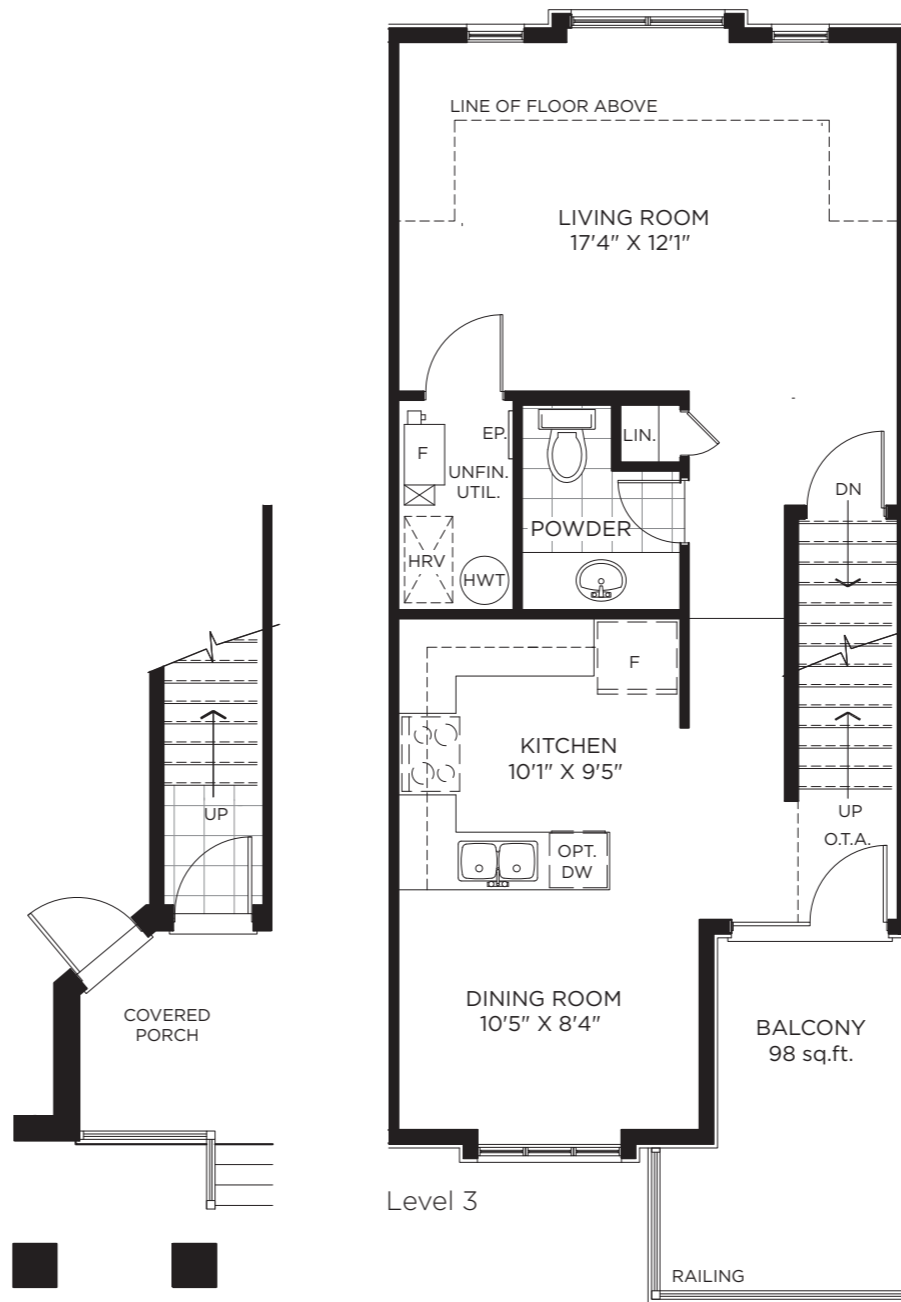

# LIVE BY THE LAKE CONDOS

## BASSWOOD

1229 sq.ft.

Interior Upper Level

Entrance to  
Level 3

Level 4