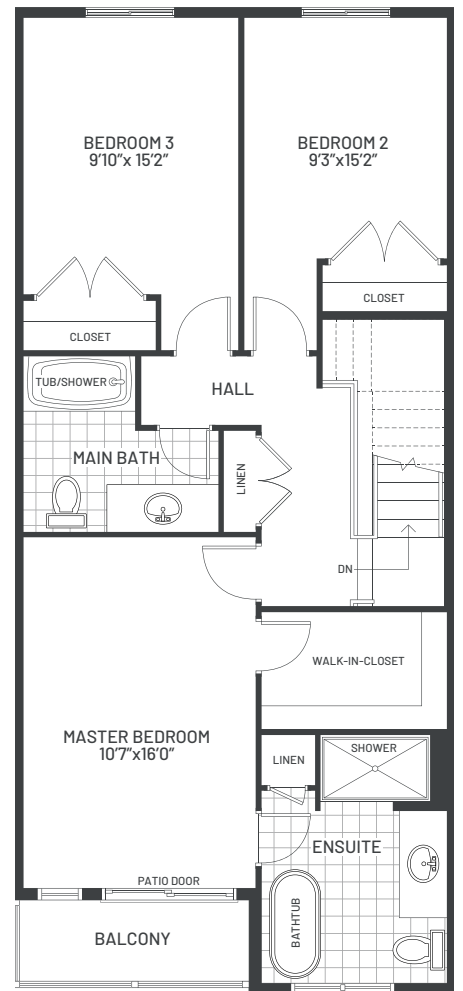

Artist's Concept

GALT

1,723 SQFT

BASEMENT FLOOR PLAN

MAIN FLOOR PLAN

SECOND FLOOR PLAN