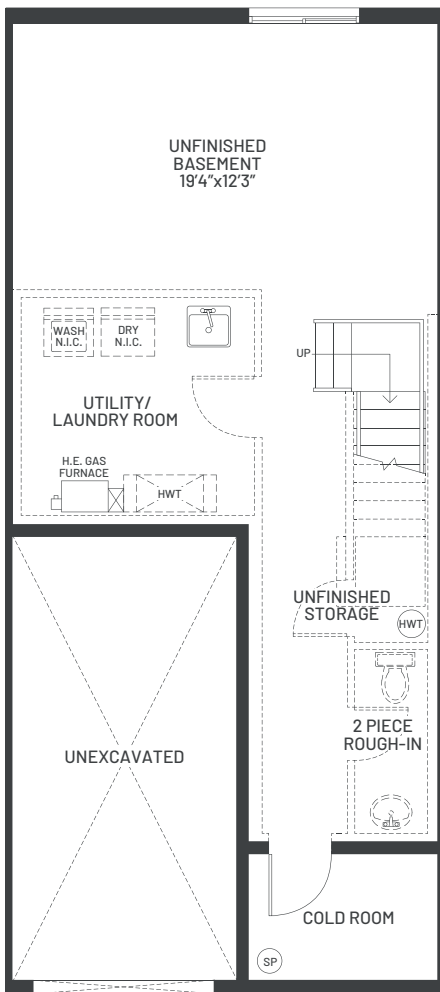

Artist's Concept

GALT

1,723 SQFT

BASEMENT FLOOR PLAN

MAIN FLOOR PLAN

SECOND FLOOR PLAN