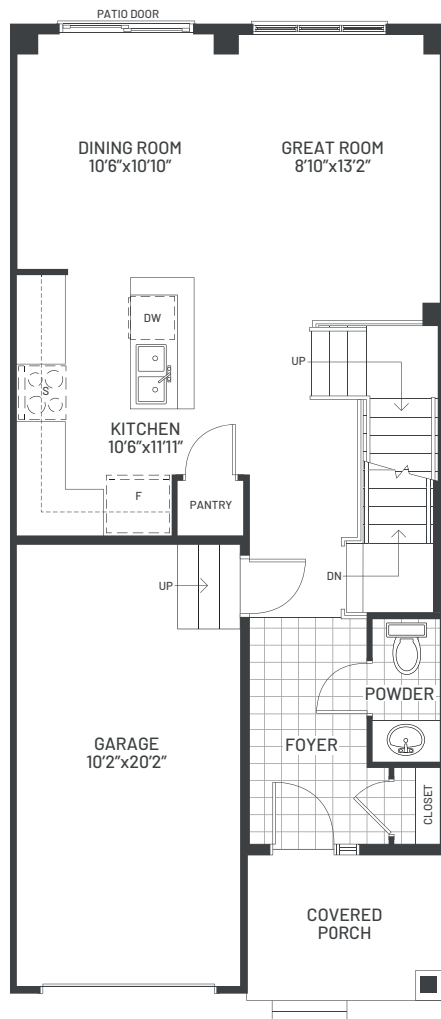

Artist's Concept

GALT

1,723 SQFT

BASEMENT FLOOR PLAN

MAIN FLOOR PLAN

SECOND FLOOR PLAN