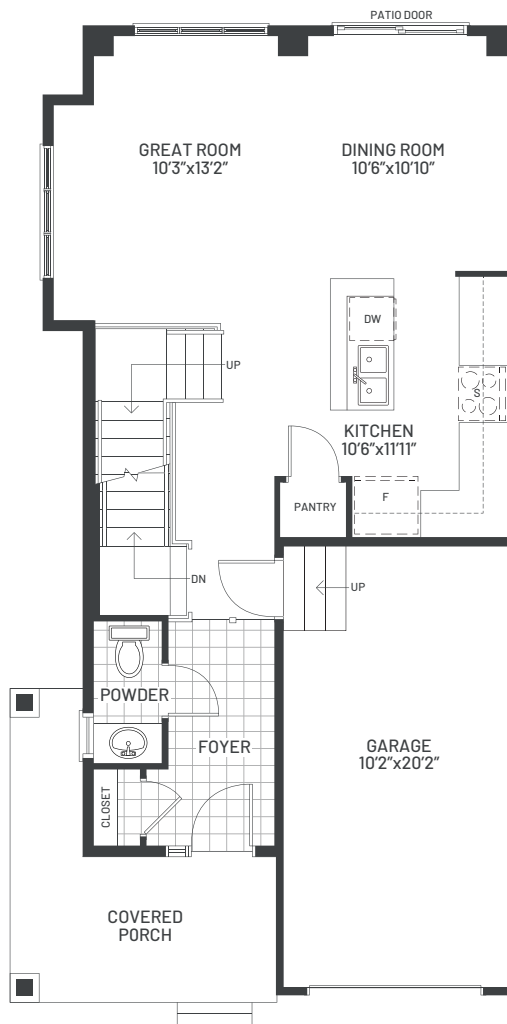

Artist's Concept

GRAND

1,745 SQFT

BASEMENT FLOOR PLAN

MAIN FLOOR PLAN

SECOND FLOOR PLAN