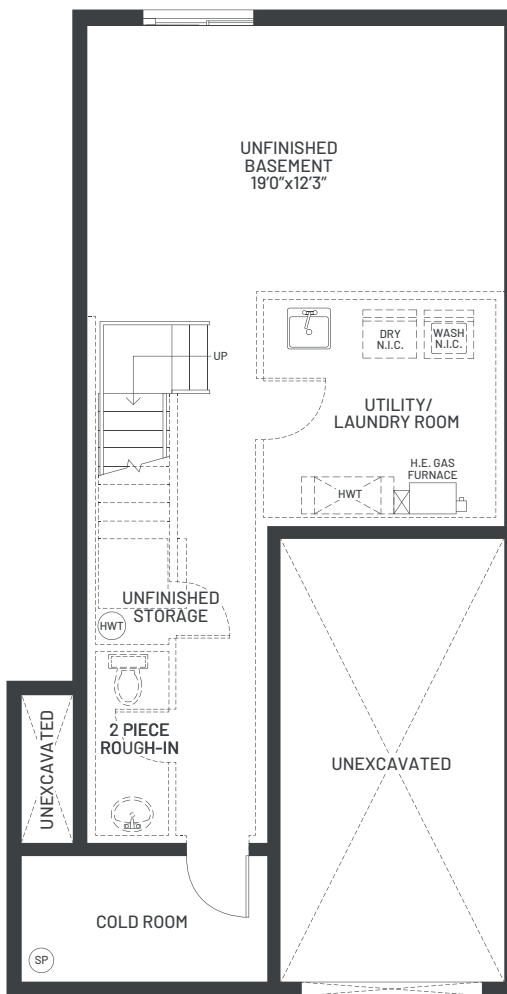

BASEMENT FLOOR PLAN