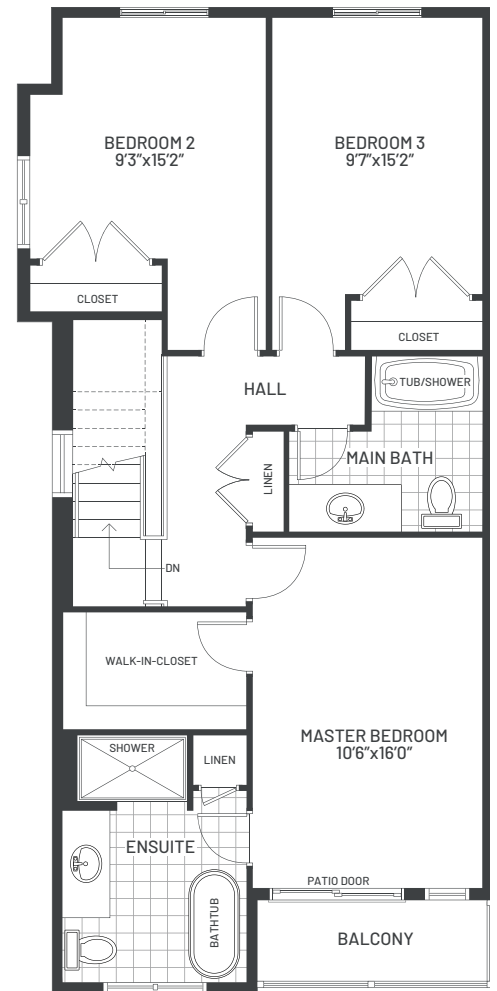

SECOND FLOOR PLAN