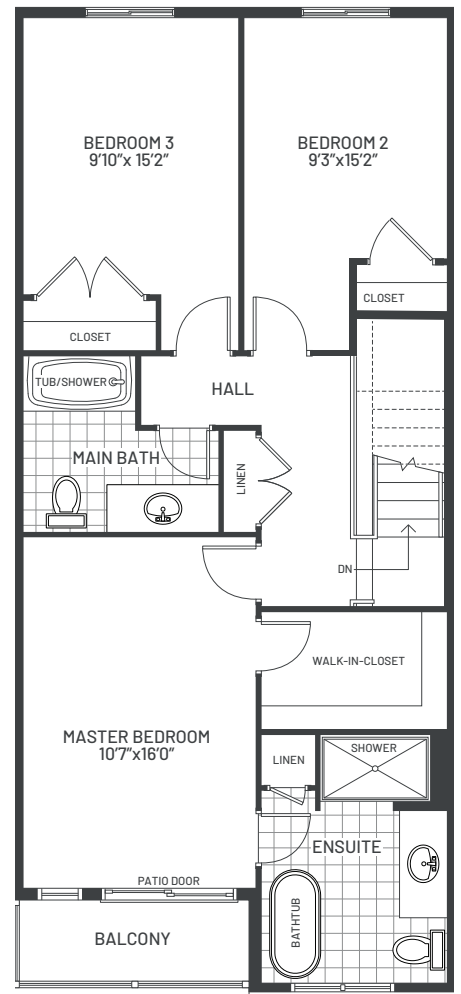

Artist's Concept

INSIDE UNIT

GALT

1,703 SQFT

BASEMENT FLOOR PLAN

MAIN FLOOR PLAN

SECOND FLOOR PLAN