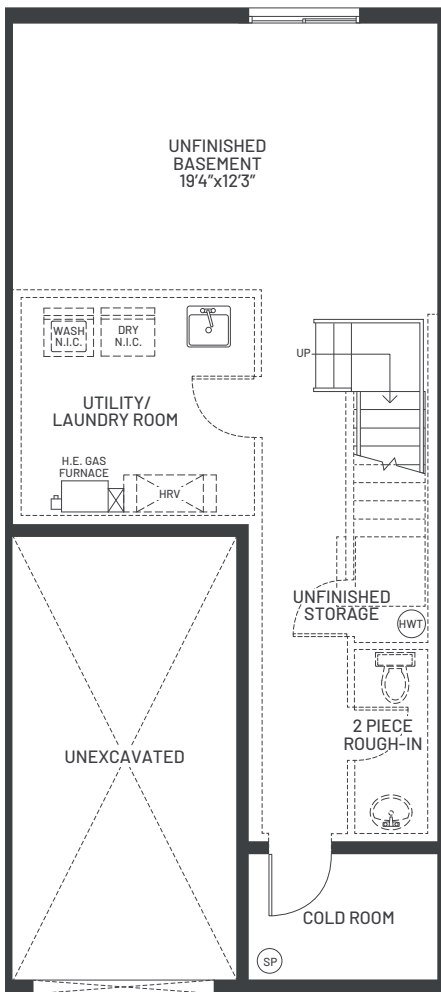

Artist's Concept

INSIDE UNIT

GALT

1,703 SQFT

BASEMENT FLOOR PLAN

MAIN FLOOR PLAN

SECOND FLOOR PLAN