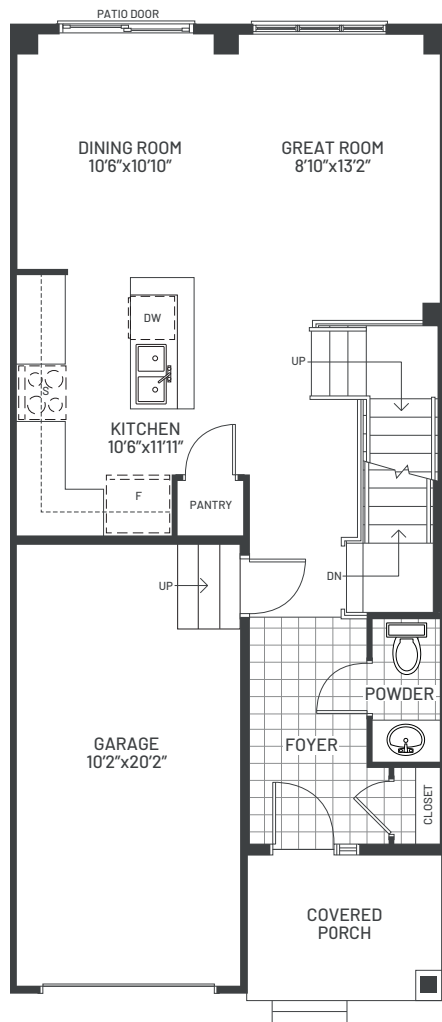

Artist's Concept

INSIDE UNIT

GALT

1,703 SQFT

BASEMENT FLOOR PLAN

MAIN FLOOR PLAN

SECOND FLOOR PLAN