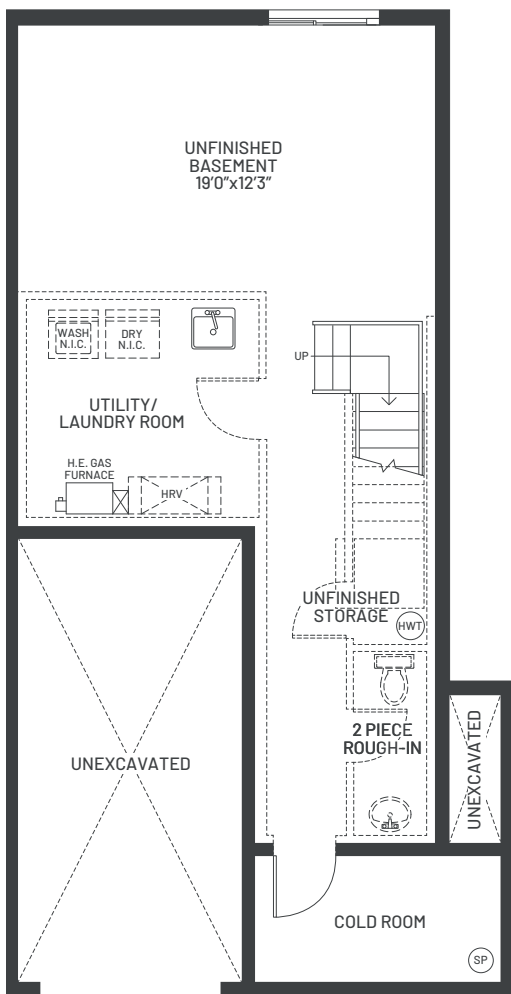

Artist's Concept

END UNIT

GRAND 1,733 SQFT

BASEMENT FLOOR PLAN

MAIN FLOOR PLAN

SECOND FLOOR PLAN

FLOORPLANS, SIZES AND SPECIFICATIONS ARE SUBJECT TO CHANGE WITHOUT NOTICE. ACTUAL USABLE FLOOR SPACE MAY VARY FROM THAT STATED. E & O.E.