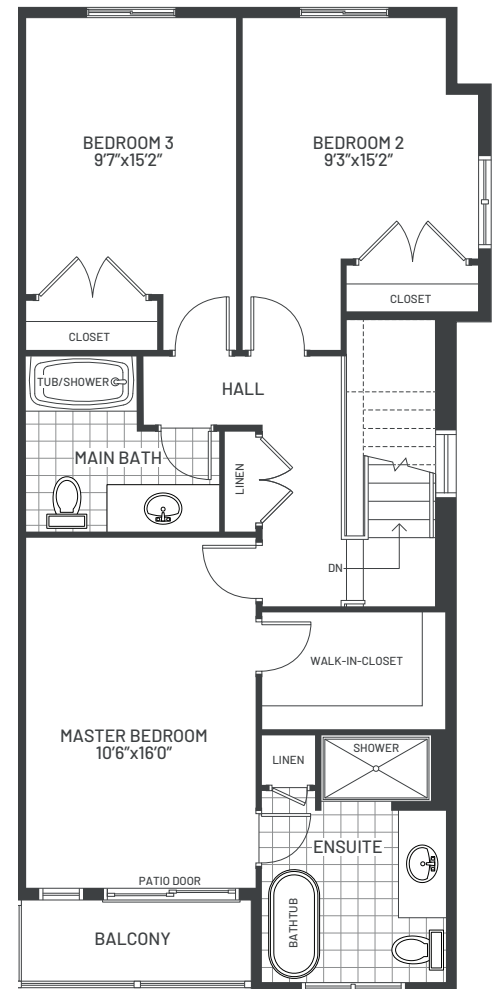

Artist's Concept

END UNIT

GRAND 1,733 SQFT

BASEMENT FLOOR PLAN

MAIN FLOOR PLAN

SECOND FLOOR PLAN

FLOORPLANS, SIZES AND SPECIFICATIONS ARE SUBJECT TO CHANGE WITHOUT NOTICE. ACTUAL USABLE FLOOR SPACE MAY VARY FROM THAT STATED. E & O.E.