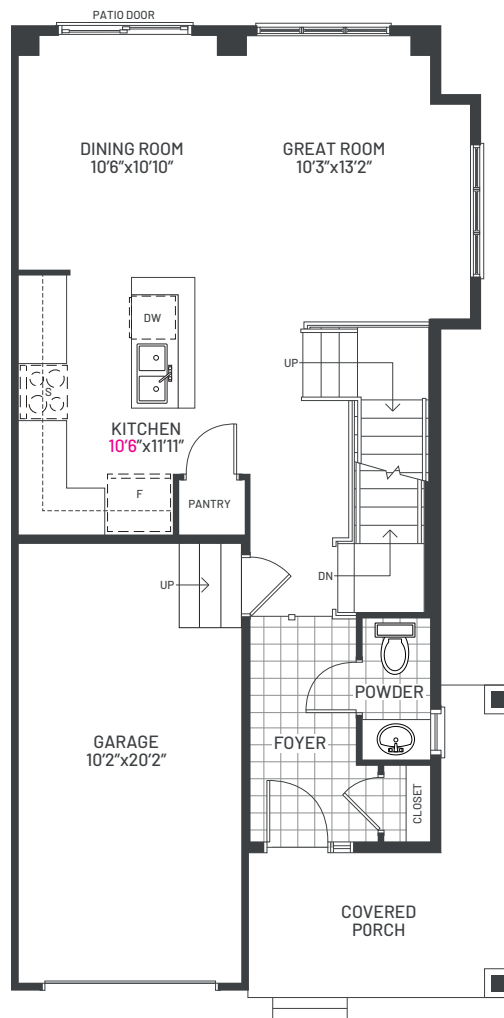

Artist's Concept

END UNIT

GRAND 1,733 SQFT

BASEMENT FLOOR PLAN

MAIN FLOOR PLAN

SECOND FLOOR PLAN

FLOORPLANS, SIZES AND SPECIFICATIONS ARE SUBJECT TO CHANGE WITHOUT NOTICE. ACTUAL USABLE FLOOR SPACE MAY VARY FROM THAT STATED. E & O.E.